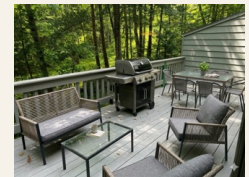

Private Deck