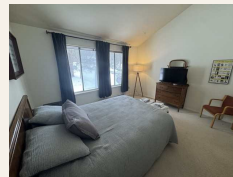

## The Home

- King bedroom — primary suite
- Queen bedroom — downstairs
- Bunk bedroom — 2 twin beds
- 3 bathrooms — 2 newly renovated
- Brand-new mini-splits in all rooms
- Enlarged private deck + gas grill
- High-speed WiFi throughout
- Roku TVs in 3 rooms
- Full kitchen · Dining seats 8

## Primary Bedroom & Bathroom

Primary Bedroom — King Bed

Primary Bath — Renovated

Primary Bath — Double Vanity

Primary Bath — Walk-In Shower

## Bunk Bedroom & Second Bathroom

Bunk Bedroom — Twin Beds

Bunk Bedroom — Skylight

Second Bath — Renovated

Second Bath — Soaking Tub

## Downstairs Bedroom & Bathroom

Downstairs Bedroom — Queen

Downstairs Bedroom

Downstairs Bath